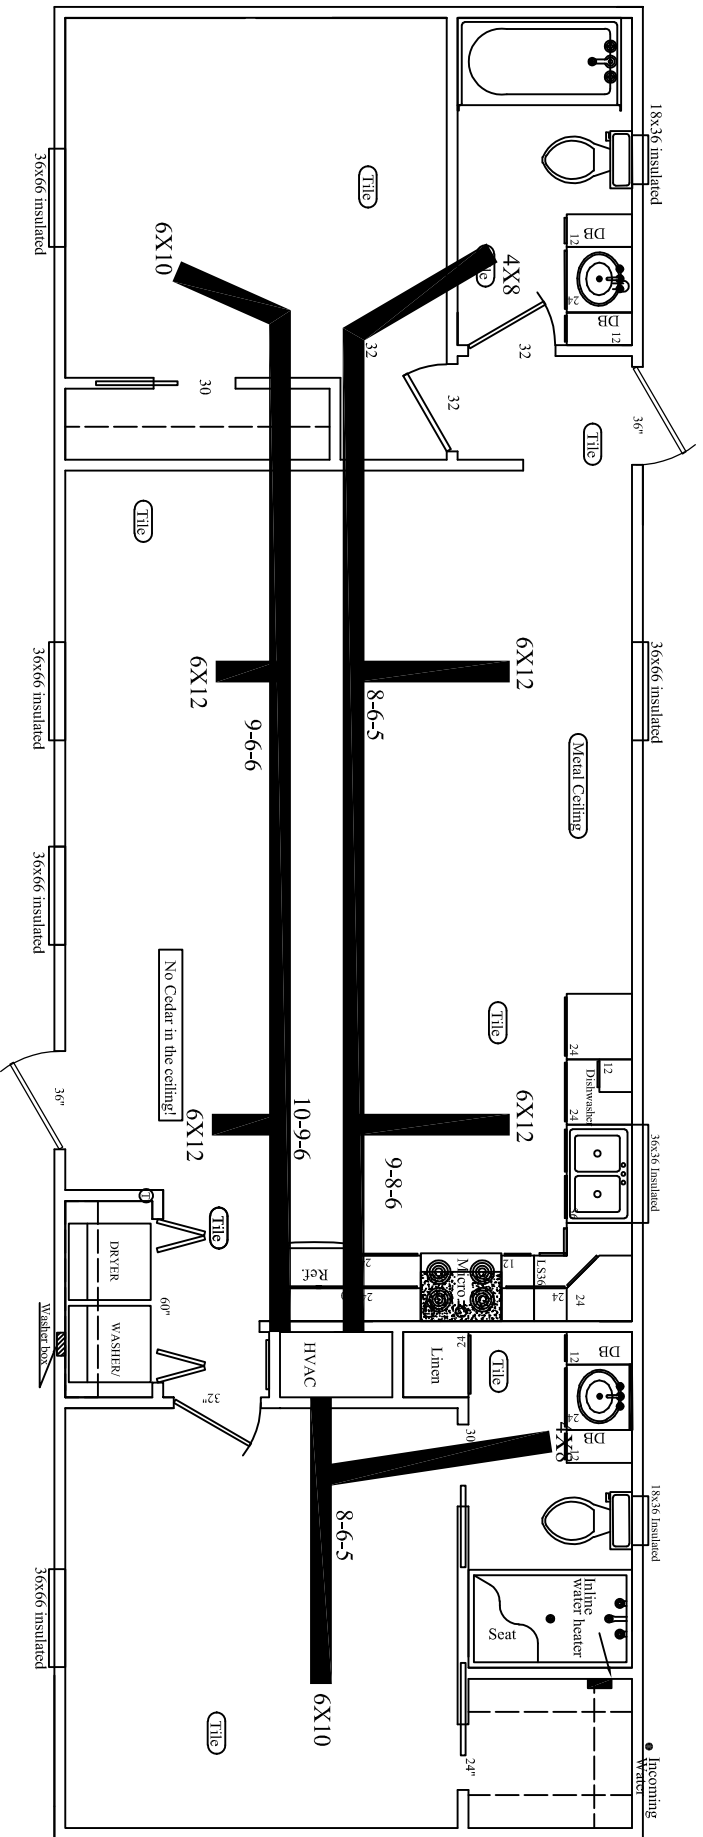

Chaparral II - 1008 sqft

Tile	
Cabinets	
Paneling	
Roof	
Body	
Shutters	
Win J-Rail	
Door Color	
Win Color	

P:\AutoCad Dwg\Building Div\Dwg Catalog\2018 dwgs\2018_Cabins\Chaparral\BLDF-FIN-CHAPARRAL II.dwg, PLAN, 10/11/2018 3:34:03 PM

Barn	Gable
2018	
Chaparral II	

Chaparral II - 1008 sqft

Barn	Gable
2018	
Chaparral II	